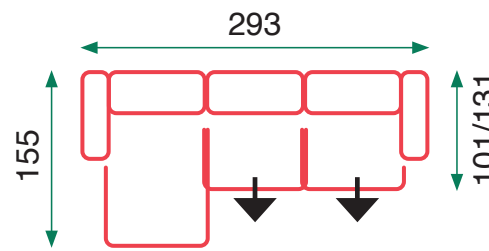

Caja 3

Gris

Beige

Respaldos reclinables multipuntos
Chaiselong con arcón
Asientos de muelle ensacado
Cojines desenfundables
Deslizante al suelo

Multi-point reclining backrests
Chaise longue with chest
Pocket spring seats
Removable cushion covers
Slides to the floor