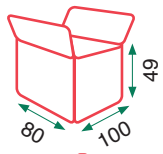

Multi-point reclining backrests
Chaise longue with chest
Bed
Pocket spring seats

Gris

Beige

Sonia lineal

Sonia lineal

72kg
Caja 1

30kg
Caja 2

19kg
Caja 3