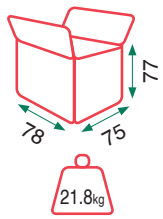

Seat cushion: 25 density foam
 3 seats sofa with 2 electric recliner
 2 seats sofa with 2 manual recliner
 Electric recliner armchair

Butaca (1 plaza)

Grey

Beige

Río

Beige

Gris

Chocolate