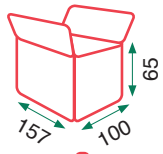

Multi-point reclining backrests
Chaise longue with chest
Bed
Pocket spring seats

Gris

Beige

Sonia lineal

Sonia lineal

72kg
Caja 1

30kg
Caja 2

19kg
Caja 3