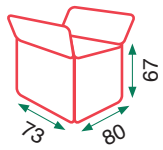

- Pocket spring seats
- Multi-point reclining headrest
- Car slider to the ground
- Removable cushion covers

Oporto

40kg

Caja 1

32kg

Caja 2

48kg

Caja 3