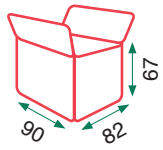

Oporto

40kg

Caja 1

32kg

Caja 2

48kg

Caja 3

2 asientos relax eléctricos

Botonera con USB integrado

Motor de alta calidad, silencioso y fiable

Arcón de almacenaje en el módulo chaise longue

Suspensión con muelles ensacados sobre muelles zig-zag

2 electric reclining seats

Control panel with integrated USB port

High-quality, quiet, and reliable motor

Storage compartment in the chaise longue module

Suspension with individually wrapped springs over zigzag springs

Gris