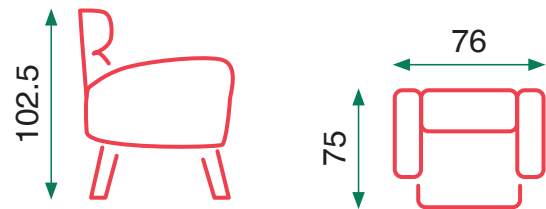

Seat cushion: 25 density foam
 3 seats sofa with 2 electric recliner
 2 seats sofa with 2 manual recliner
 Electric recliner armchair

Butaca (1 plaza)

Grey

Beige

Río

Beige

Gris

Chocolate