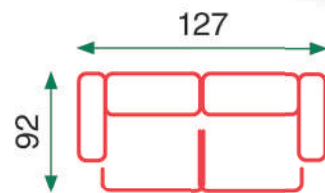

Sillón reclinable eléctrico

Seat cushion: 25 density foam

3 seats sofa with 2 electric recliner

2 seats sofa with 2 manual recliner

Electric recliner armchair

Grey

Ten

Tirador manual (3, 2 y 1 plazas)