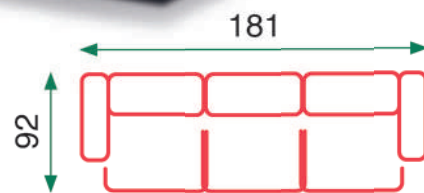

Sillón reclinable eléctrico

Seat cushion: 25 density foam

3 seats sofa with 2 electric recliner

2 seats sofa with 2 manual recliner

Electric recliner armchair

Grey

Ten

Tirador manual (3, 2 y 1 plazas)