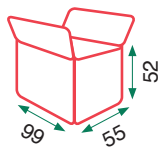

Multi-point reclining backrests
Chaise longue with chest
Bed
Pocket spring seats

Gris

Beige

Sonia lineal

Sonia lineal

72kg
Caja 1

30kg
Caja 2

19kg
Caja 3