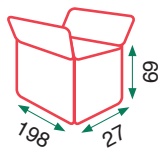

- Multi-point reclining backrests
- Pocket spring seats
- Removable cushion covers
- Slides to the floor

Luna chaislongue

Luna chaislongue

59kg

Caja 1

49kg

Caja 2

29kg