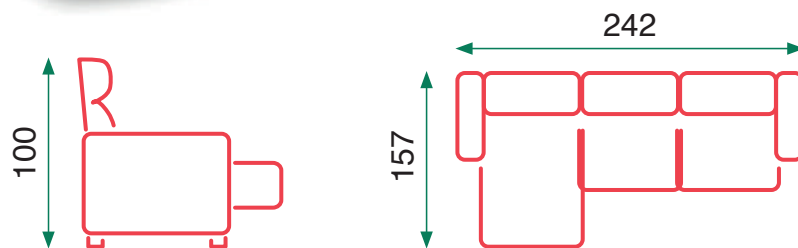

- Pocket spring seats
- Multi-point reclining headrest
- Car slider to the ground
- Removable cushion covers

Oporto

40kg

Caja 1

32kg

Caja 2

48kg

Caja 3