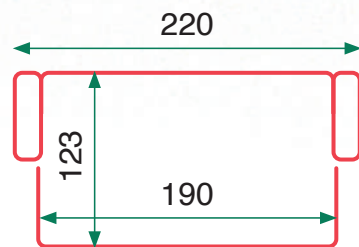

Beige

Green

Azul

Gris

Mostaza

Nube

Sistema clic-clac
Muelles ensacados
Patas en ABS
Base con arcón

Click-clack system
Pocket springs
ABS legs
Base with storage box