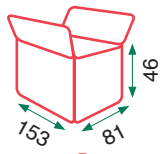

- Multi-point reclining backrests
- Pocket spring seats
- Removable cushion covers
- Slides to the floor

Luna chaislongue

Luna chaislongue

59kg

Caja 1

49kg

Caja 2

29kg