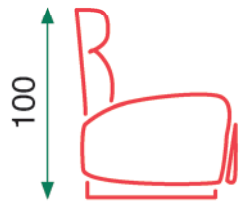

Sillón reclinable eléctrico

Seat cushion: 25 density foam

3 seats sofa with 2 electric recliner

2 seats sofa with 2 manual recliner

Electric recliner armchair

Grey

Ten

Tirador manual (3, 2 y 1 plazas)