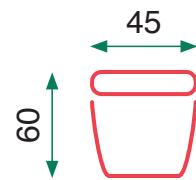

Pack 4 und.

18,5kg

Peso Total (Bruto)

4,2kg

Peso Neto por Silla

Beige

Royal (pata negra)

Grey

Pack 2 und.

13,5kg

Peso Total (Bruto)

Beige

Hera (patín negro)

Grey

Pack 4 und.

25,85kg

Peso Total (Bruto)

Beige

Mawi (patín negro)

Grey