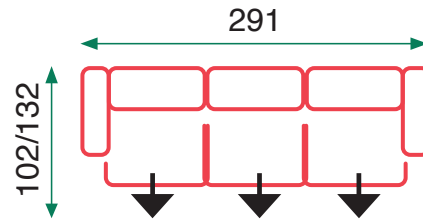

Tejido impermeable y secado rápido

Cojines gruesos y relleno de muelles =comodidad

- Asientos de muelles ensacados
- Cabezal reclinable multipunto
- Deslizante de carro al suelo
- Cojines defenfundables

- Pocket spring seats
- Multi-point reclining headrest
- Car slider to the ground
- Removable cushion covers