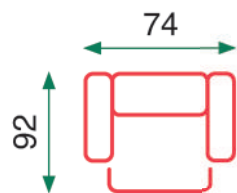

Sillón reclinable eléctrico

Seat cushion: 25 density foam

3 seats sofa with 2 electric recliner

2 seats sofa with 2 manual recliner

Electric recliner armchair

Grey

Ten

Tirador manual (3, 2 y 1 plazas)