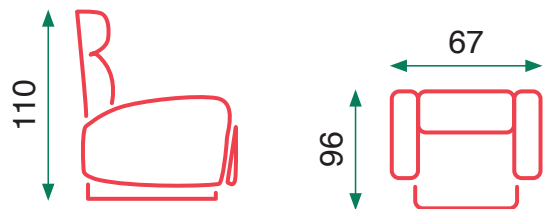

- Reclining system: Power Lift
- Motor: 1 motor
- Massage: Vibration in the backrest
- Heating function: Yes
- Seats: Pocket springs over zigzag springs
- Backrest: High-quality fiber

Italia

Gris

Beige

Cojines gruesos y relleno de muelles =comodidad