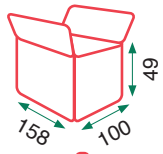

- Multi-point reclining backrests
- Pocket spring seats
- Removable cushion covers
- Slides to the floor

Luna chaislongue

Luna chaislongue

59kg

Caja 1

49kg

Caja 2

29kg