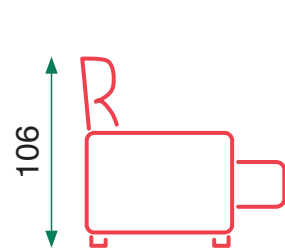

Luna chaislongue

59kg

Caja 1

49kg

Caja 2

29kg

Caja 3

Gris

Beige

Respaldos reclinables multipuntos
Chaiselong con arcón
Asientos de muelle ensacado
Cojines desenfundables
Deslizante al suelo

Multi-point reclining backrests
Chaise longue with chest
Pocket spring seats
Removable cushion covers
Slides to the floor

Tejido impermeable
y secado rápido

Cojines gruesos y
relleno de muelles
=comodidad