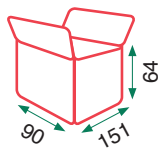

- Pocket spring seats
- Multi-point reclining headrest
- Car slider to the ground
- Removable cushion covers

Oporto

40kg

Caja 1

32kg

Caja 2

48kg

Caja 3