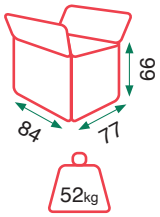

Power Lift (2 motores)

Cojín del asiento: espuma de D-25
Función de elevación y inclinación eléctrica
Motor OKIN
Cabecero y riñoneras accionadas con motor

Seat cushion: 25 density foam
Electrical lift & recliner function
OKIN motor
Motor-driven headrest and waistbands