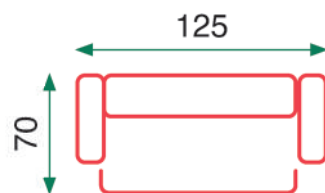

| 25 kg. medium foam