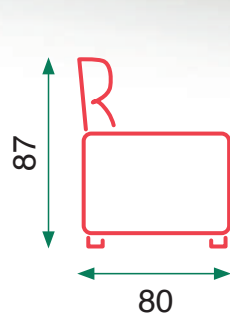

- Sistema click-clack
- Muelles ensacados
- Patas en ABS
- Base con arcón