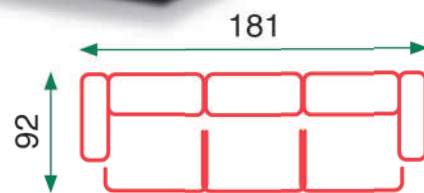

Seat cushion: 25 density foam

3 seats sofa with 2 electric recliner

2 seats sofa with 2 manual recliner

Electric recliner armchair

Grey

Ten

Tirador manual (3, 2 y 1 plazas)

Sofá de 3 plazas con 2 sillones reclinables manuales  
Sofá de 2 plazas con 2 sillones reclinables manuales  
Sillón reclinable manual