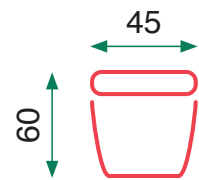

Pack 4 und.

18,5kg

Peso Total (Bruto)

4,2kg

Peso Neto por Silla

Beige

Royal (pata negra)

Grey

Pack 2 und.

13,5kg

Peso Total (Bruto)

Beige

Hera (patín negro)

Grey

Pack 4 und.

25,85kg

Peso Total (Bruto)

Beige

Mawi (patín negro)

Grey