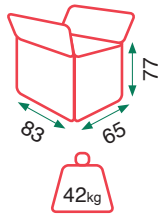

Sillon elevable un motor
Motor OKIN