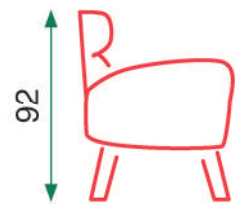

| Espuma 25 kg. media