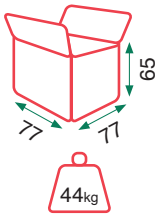

Seat cushion: 25 density foam  
 3 seats sofa with 2 electric recliner  
 2 seats sofa with 2 manual recliner  
 Electric recliner armchair

Grey

Beige

Kito

Sillon elevable un motor  
Motor OKIN

Single motor lift chair  
OKIN motor