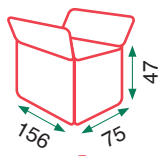

Enma

55kg

Caja 1

52kg

Caja 2

18kg

Caja 3

Gris

Beige

Cojines gruesos y relleno de muelles =comodidad

- Asientos de muelles ensacados
- Cabezal reclinable multipunto
- Deslizante de carro al suelo
- Chaise longue reversible

- Pocket spring seats
- Multi-point reclining headrest
- Car slider to the ground
- Reversible chaise longue