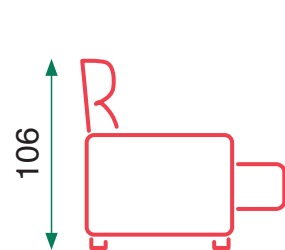

Cojines gruesos y
relleno de muelles
=comodidad

Respaldos reclinables multipuntos
Chaiselong con arcón
Asientos de muelle ensacado
Cojines desenfundables
Deslizante al suelo

Multi-point reclining backrests
Chaise longue with chest
Pocket spring seats
Removable cushion covers
Slides to the floor