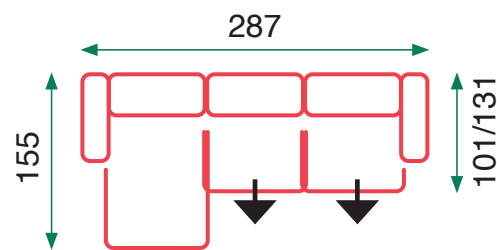

Cojines gruesos y
relleno de muelles
=comodidad

Respaldos reclinables multipuntos
Chaiselong con arcón
Asientos de muelle ensacado
Cojines desenfundables
Deslizante al suelo

Multi-point reclining backrests
Chaise longue with chest
Pocket spring seats
Removable cushion covers
Slides to the floor