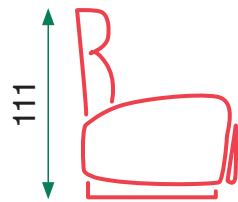

Sillon elevable un motor
Motor OKIN