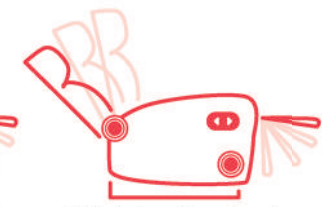

Tirador manual (2 plazas)

Eléctrico (3 y 1 plazas)

Cojín del asiento: espuma de D-25

Sofá de 3 plazas con 2 sillones reclinables eléctricos

Sofá de 2 plazas con 2 sillones reclinables manuales

Sillón reclinable eléctrico

Seat cushion: 25 density foam

3 seats sofa with 2 electric recliner

2 seats sofa with 2 manual recliner

Electric recliner armchair