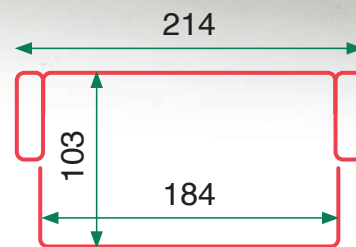

- Click-clack system
- Pocket springs
- ABS legs
- Base with storage box