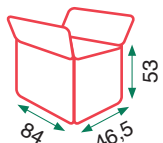

Pack 2 und.

13,5kg

Peso Total (Bruto)

Beige

Hera (patín negro)

Grey

Pack 4 und.

25,85kg