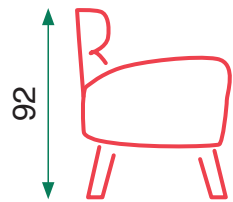

| Espuma 25 kg. media