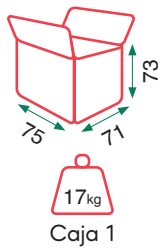

| Espuma 25 kg. media