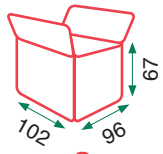

53,5kg
Caja 1