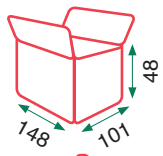

Enma

55kg

Caja 1

52kg

Caja 2

18kg

Caja 3

Gris

Beige

Cojines gruesos y relleno de muelles =comodidad

- Asientos de muelles ensacados
- Cabezal reclinable multipunto
- Deslizante de carro al suelo
- Chaise longue reversible

- Pocket spring seats
- Multi-point reclining headrest
- Car slider to the ground
- Reversible chaise longue