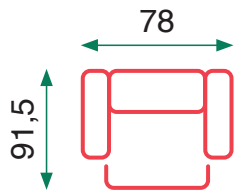

Seat cushion: 25 density foam  
 3 seats sofa with 2 electric recliner  
 2 seats sofa with 2 manual recliner  
 Electric recliner armchair

Grey

Beige

Kito

Sillon elevable un motor  
Motor OKIN

Single motor lift chair  
OKIN motor