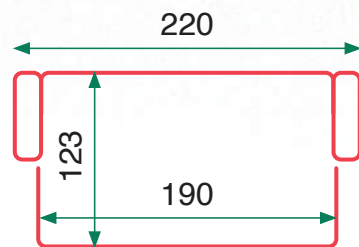

Click-clack system
Pocket springs
ABS legs
Base with storage box