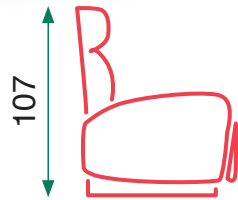

Seat cushion: 25 density foam  
 3 seats sofa with 2 electric recliner  
 2 seats sofa with 2 manual recliner  
 Electric recliner armchair

Grey

Beige

Kito

Sillon elevable un motor  
Motor OKIN

Single motor lift chair  
OKIN motor