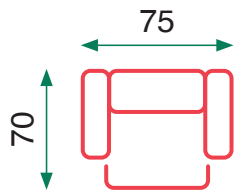

| 25 kg. medium foam