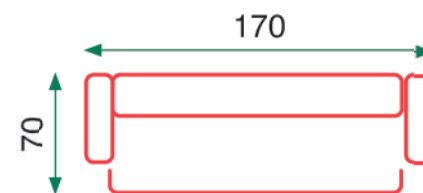

| 25 kg. medium foam